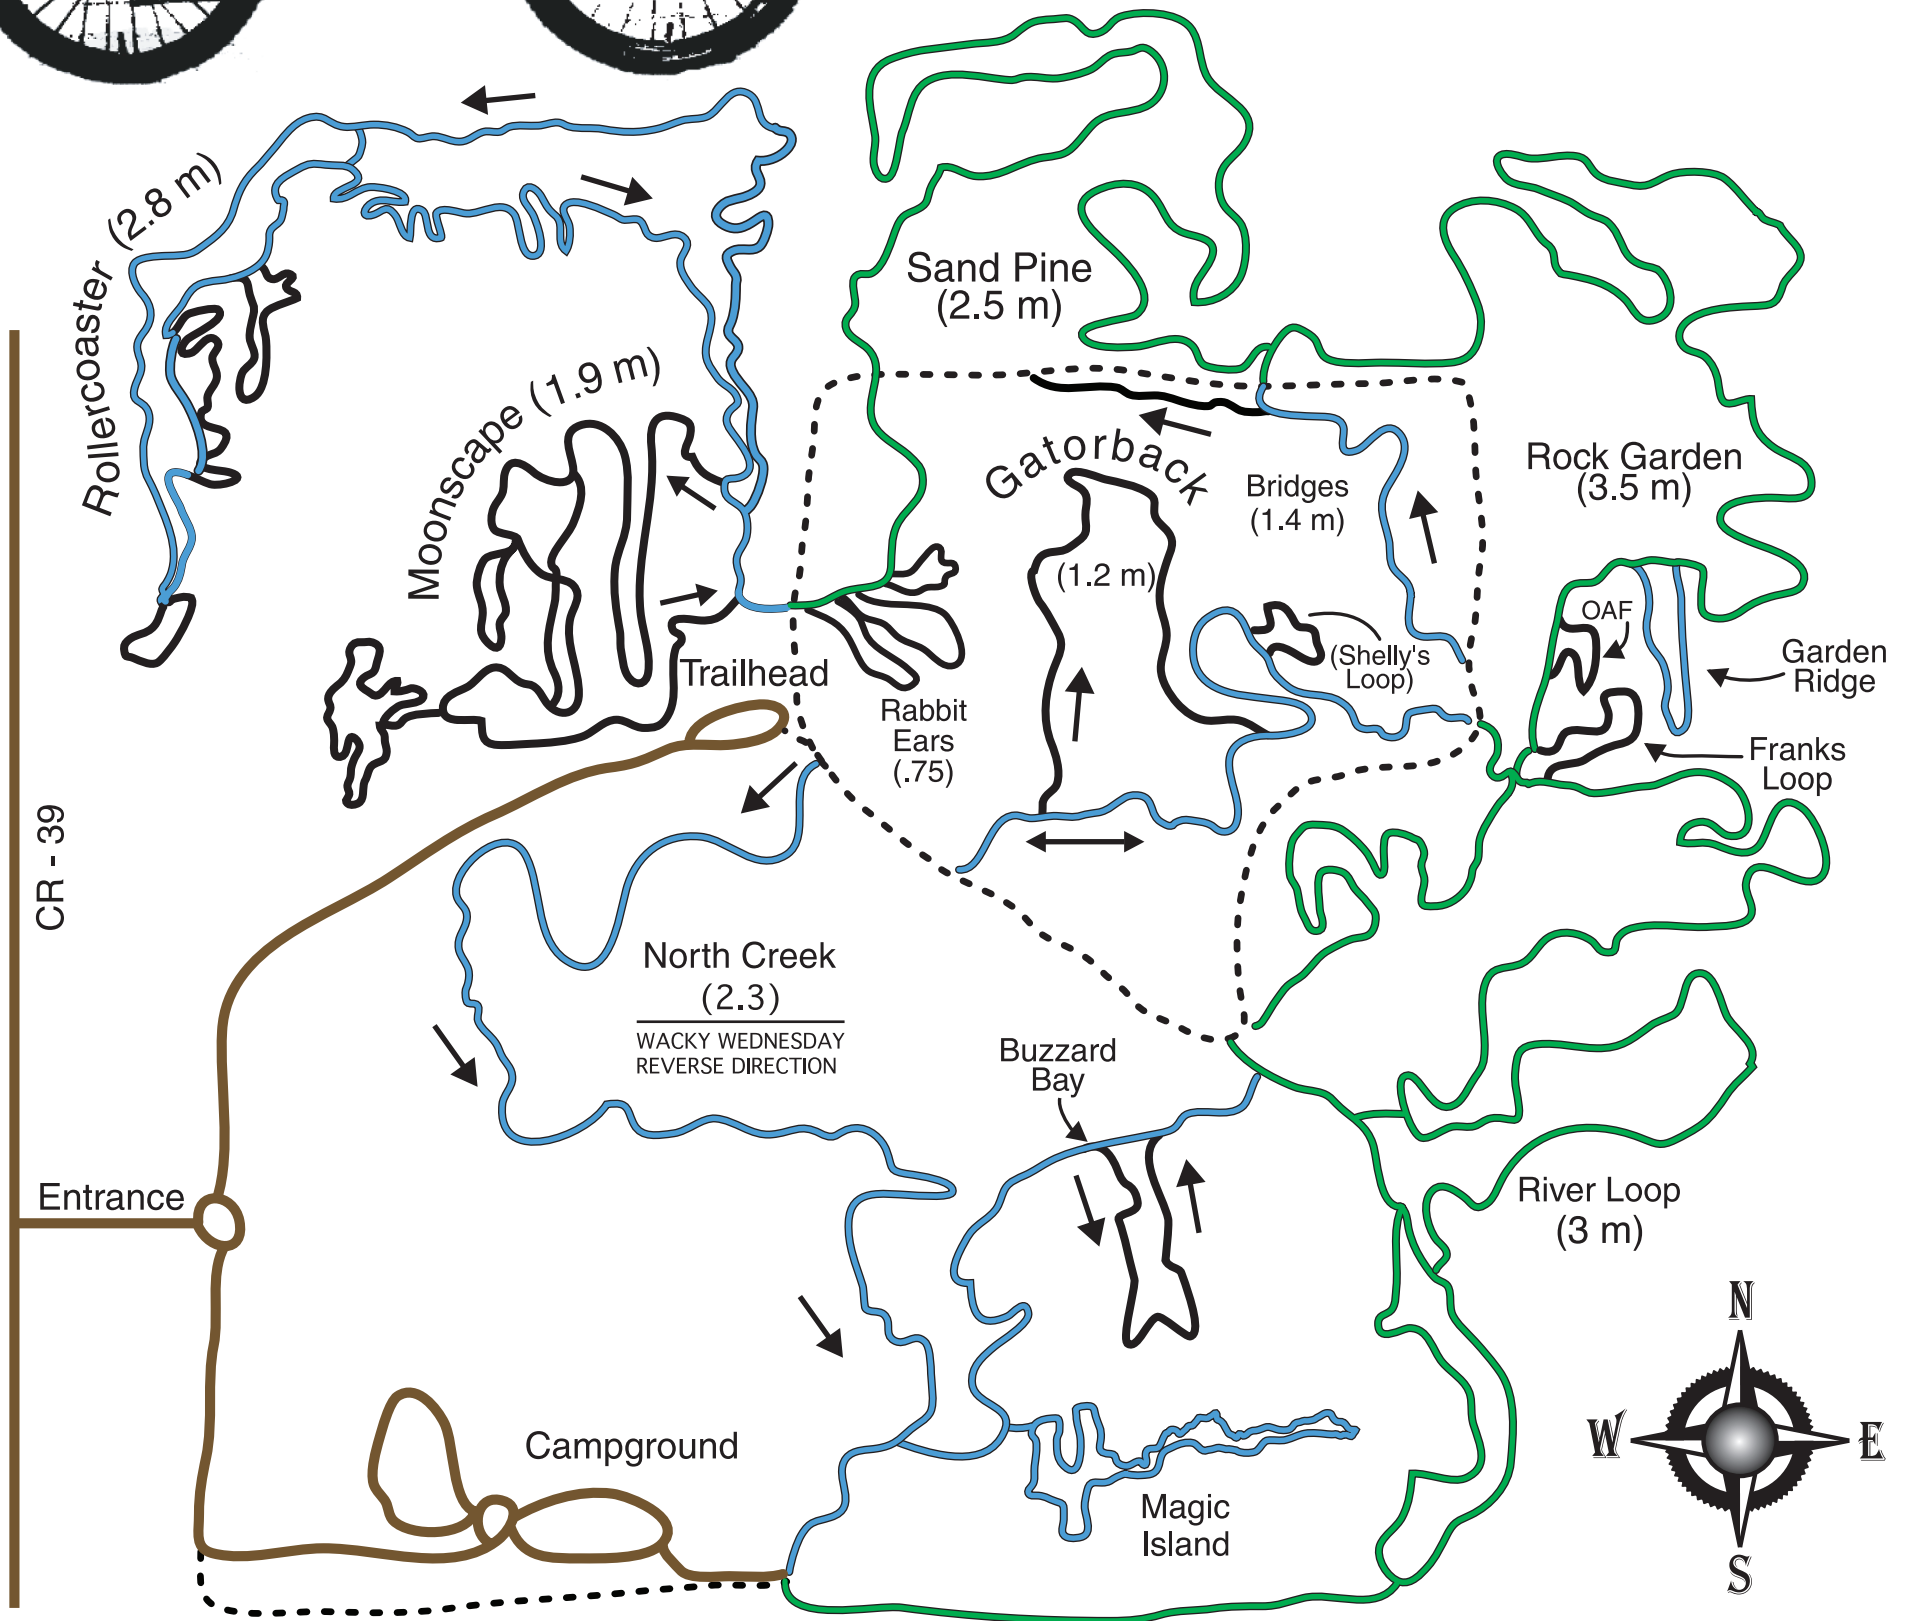

ALAFIA RIVER STATE PARK Mountain Bike Trails

JOIN SWAMP TO HELP SUPPORT THESE TRAILS

SWAMP
mountain
bike club
www.SWAMPCLUB.org

Map by:
Garry Rosseter,
Wes Eubank © 1/15/2014

ALL TRAILS ESTABLISHED AND MAINTAINED
BY SWAMP MOUNTAIN BIKE CLUB

EMERGENCY CALL: 911
RANGER STATION: 813-672-5320
RANGER CELL: 813-917-1009

Helmets Required - Bikes Yield To Hikers And Horses

Sign Legend

- Multi-Use (Dotted Line) 
- Easy (Green Circle) 
- Intermediate (Blue Square) 
- Difficult (Black Diamond) 
- Very Difficult (DbI. Black Diamond) 